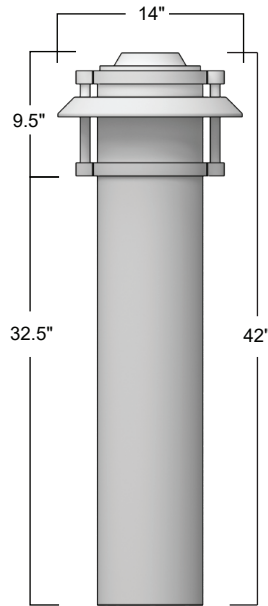

## AVPL BW-BOL - Boardwalk Bollard

DR

IL

WA

### Description

An outstanding traditional design and authentic appearance that is suitable for a variety of lighting applications. The BW-BOL series by AV Poles and Lighting is ideal for courtyards, pathways, and all low level lighting applications.

### Materials

Round extruded, spun, and cast aluminum construction

Acrylic injection molded lenses

Stainless steel hardware

Medium base porcelain socket

TGIC thermoset polyester powder coat finish is electrostatically applied at a 3.0 mil nominal thickness. A five stage metal pre-treatment process and sealer provide maximum corrosion resistance. The powder top coat is baked in excess of 400 degrees for supreme endurance.

## Ordering Information

Luminaire	Lamp Type	Volts	Optics	Finish	Options
<input type="checkbox"/> BW-BOL	LED 24W   36W   57W <input type="checkbox"/> <input type="checkbox"/> <input type="checkbox"/>	120 <input type="checkbox"/>	<input type="checkbox"/> DR - Dual Reflector	<input type="checkbox"/> Dark Bronze	House Side Shield   Stanchion Mount <input type="checkbox"/> <input type="checkbox"/>
	PSMH 50W   70W   100W <input type="checkbox"/> <input type="checkbox"/> <input type="checkbox"/>	208 <input type="checkbox"/>			
<b>Height</b> <input type="checkbox"/> 36" <input type="checkbox"/> 42"	HPS 50W   70W   100W <input type="checkbox"/> <input type="checkbox"/> <input type="checkbox"/>	240 <input type="checkbox"/>	<input type="checkbox"/> IL - Inner Louver	<input type="checkbox"/> White	<b>Electrical</b> 0-10V Dimmable Driver(s)   Photo Cell + Voltage <input type="checkbox"/> <input type="checkbox"/>
	<b>Color Temp</b> 3000K Warm   4000K Natural   5000K Cool <input type="checkbox"/> <input type="checkbox"/> <input type="checkbox"/>	277 <input type="checkbox"/>			
	<input type="checkbox"/> = LED Only	MT <input type="checkbox"/>	<input type="checkbox"/> = LED Only		10-20KV Surge Protector <input type="checkbox"/>