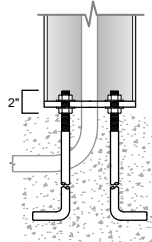

AVPL DAB6 - Dome Top Aluminum Round Bollard

Anchor Plate
6" Diameter
3.5" B.C.D.
2.25" Conduit Opening

Anchor Bolt
2" Minimum Projection

Description

An outstanding traditional design and authentic appearance that is suitable for a variety of lighting applications. The DAB series by AV Poles and Lighting is ideal for courtyards, pathways, and all low level lighting applications.

Materials

Round extruded aluminum construction

Acrylic injection molded lenses

Stainless steel hardware

Medium base porcelain socket

TGIC thermoset polyester powder coat finish is electrostatically applied at a 3.0 mil nominal thickness. A five stage metal pre-treatment process and sealer provide maximum corrosion resistance. The powder top coat is baked in excess of 400 degrees for supreme endurance.