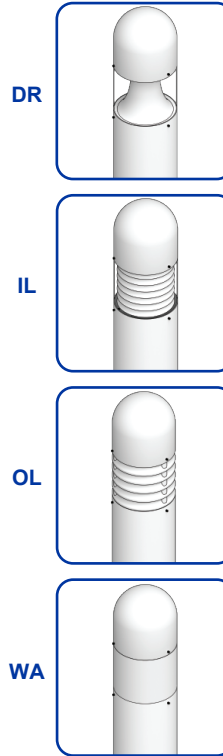

AVPL DAB6 - Dome Top Aluminum Round Bollard

Anchor Plate
6" Diameter
3.5" B.C.D.
2.25" Conduit Opening

Anchor Bolt
2" Minimum Projection

Description

An outstanding traditional design and authentic appearance that is suitable for a variety of lighting applications. The DAB series by AV Poles and Lighting is ideal for courtyards, pathways, and all low level lighting applications.

Materials

Round extruded aluminum construction

Acrylic injection molded lenses

Stainless steel hardware

Medium base porcelain socket

TGIC thermoset polyester powder coat finish is electrostatically applied at a 3.0 mil nominal thickness. A five stage metal pre-treatment process and sealer provide maximum corrosion resistance. The powder top coat is baked in excess of 400 degrees for supreme endurance.