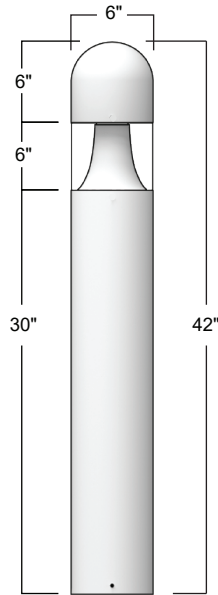

AVPL DAB6 - Dome Top Aluminum Round Bollard

Anchor Plate
6" Diameter
3.5" B.C.D.
2.25" Conduit Opening

Anchor Bolt
2" Minimum Projection

Description

An outstanding traditional design and authentic appearance that is suitable for a variety of lighting applications. The DAB series by AV Poles and Lighting is ideal for courtyards, pathways, and all low level lighting applications.

Materials

Round extruded aluminum construction

Acrylic injection molded lenses

Stainless steel hardware

Medium base porcelain socket

TGIC thermoset polyester powder coat finish is electrostatically applied at a 3.0 mil nominal thickness. A five stage metal pre-treatment process and sealer provide maximum corrosion resistance. The powder top coat is baked in excess of 400 degrees for supreme endurance.