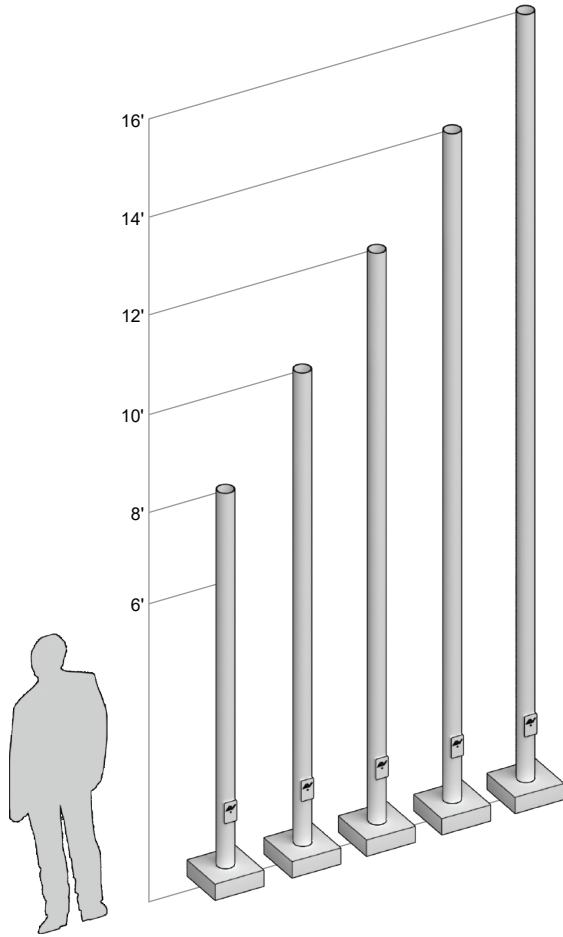

AVPL RSA 4" - Round Straight Aluminum Series - .188 Heavy Wall

Aluminum Pole Specifications

SHAFT: One-piece extruded 6063-T6 aluminum alloy tube treated T6 temper.

ANCHOR BASE: Cast from A356 aluminum alloy and heat treated to T6 temper. Base plate and shaft are circumferentially welded top and bottom. The anchor base is provided with slotted holes.

ANCHOR BOLTS: Fabricated from carbon steel bar with minimum-yield. Strength of 55,000 PSI. Galvanized, per ASTM A-153. Each anchor bolt is furnished with two hex nuts and two flat washers.

BASE BOLT COVER: Two-piece standard full base cover is fabricated from heavy gauge quality carbon steel and pretreated with corrosion inhibitors. Provided with S304 stainless steel hardware. Spun and cast aluminum covers are available.

GROUNDING: Provision; 3/8-16 Threaded stud welded to inner shaft wall opposite hand hole. Flat washer and hex nut provided.

HAND HOLE: Reinforced 3" x 5" hand hole is located 18" above base. Cover and attachment hardware provided.

Ordering Information

Pole Schedule

	Catalog Number	Pole Height	Shaft Size	Wall Gauge	Bolt Circle	Anchorage
<input type="checkbox"/>	RSA 84-188	8'	4"	.188	10 1/4"	3/4" x 18" x 3"
<input type="checkbox"/>	RSA 104-188	10'	4"	.188	10 1/4"	3/4" x 18" x 3"
<input type="checkbox"/>	RSA 124-188	12'	4"	.188	10 1/4"	3/4" x 18" x 3"
<input type="checkbox"/>	RSA 144-188	14'	4"	.188	10 1/4"	3/4" x 18" x 3"
<input type="checkbox"/>	RSA 164-188	16'	4"	.188	10 1/4"	3/4" x 24" x 3"