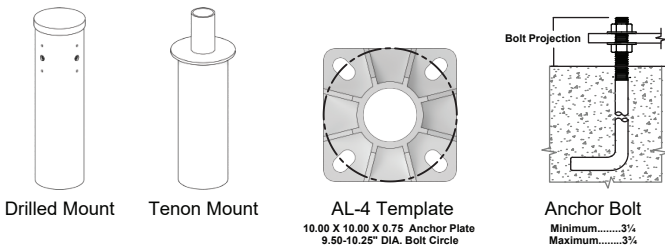

AVPL RSA 4" - Round Straight Aluminum Series - .188 Heavy Wall

Aluminum Pole Specifications

SHAFT: One-piece extruded 6063-T6 aluminum alloy tube treated T6 temper.

ANCHOR BASE: Cast from A356 aluminum alloy and heat treated to T6 temper. Base plate and shaft are circumferentially welded top and bottom. The anchor base is provided with slotted holes.

ANCHOR BOLTS: Fabricated from carbon steel bar with minimum-yield. Strength of 55,000 PSI. Galvanized, per ASTM A-153. Each anchor bolt is furnished with two hex nuts and two flat washers.

BASE BOLT COVER: Two-piece standard full base cover is fabricated from heavy gauge quality carbon steel and pretreated with corrosion inhibitors. Provided with S304 stainless steel hardware. Spun and cast aluminum covers are available.

GROUNDING: Provision; 3/8-16 Threaded stud welded to inner shaft wall opposite hand hole. Flat washer and hex nut provided.

HAND HOLE: Reinforced 3" x 5" hand hole is located 18" above base. Cover and attachment hardware provided.

HARDWARE: S304 stainless steel

TOP CAP: Removable top cap provided with drill-mount poles.

FINISH: TGIC thermoset polyester powder coat finish is electrostatically applied at a 3.0 mil nominal thickness. A five stage metal pretreatment process and sealer provide maximum corrosion resistance. The powder top coat is baked in excess of 400 degrees for supreme endurance.