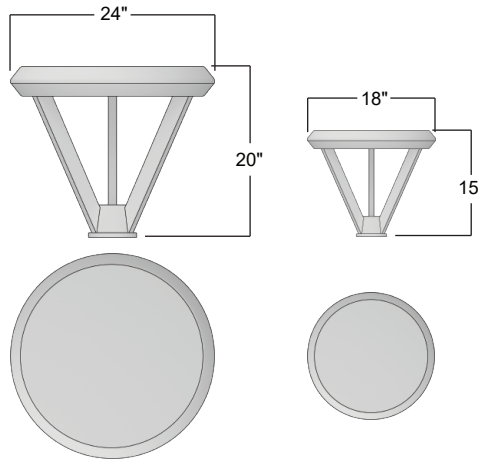

AVPL ATR - Atria Series LED Luminaire

ATR-1

ATR-2

Description

The ATR Atria series by AV Poles & Lighting minimizes surface area with its low profile, modern design. Its rugged, cast aluminum body incorporates sealed driver compartments. The spun aluminum hood is vented to facilitate the fixture's slim profile. Ideal for parking lots, campuses, auto dealerships, and design build applications.