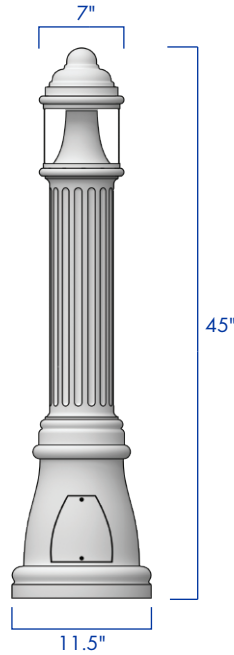

FREMONT BOLLARD

DIMENSIONS

ANCHORAGE

Anchor Bolt
Bolt Projection
3.25" - 3.75"

Anchor Plate
11.5" Diameter
8" B.C.D.

DESCRIPTION

An outstanding traditional design and authentic appearance that is suitable for a variety of lighting applications. The FRE-BOL by AV Poles and Lighting is ideal for courtyards, pathways, and all low level lighting applications.

FEATURES

- Corrosion resistant cast aluminum construction
- Stainless steel hardware
- Acrylic injection molded lenses with smooth clear or opal finish.
- 0-10V dimmable driver
- 10-20KV surge protection
- IP67 rated modules - 5 year warranty
- Up to 180 Lumens Per Watt output
- Low maintenance cost with lifetime >54,000 hrs
- LED modules arranged in a Type V optic pattern for even light distribution.
- Anchor bolts are fabricated from hot-rolled carbon steel bar with minimum yield strength of 55,000 PSI. Bolts are fully galvanized and conform to ASTM-F1554 A55. Each bolt is furnished with two hex nuts and two flat washers.
- TGIC thermoset polyester powder coat finish is electrostatically applied at a 3.0 mil nominal thickness. A five stage metal pre-treatment process and sealer provide maximum corrosion resistance. The powder top coat is baked in excess of 400 degrees for supreme endurance.

SUITABLE FOR
WET
LOCATIONS

ORDERING INFORMATION

AVPL -

BOLLARD	HEIGHT	WATTAGE	COLOR TEMP	VOLTAGE	OPTICS	FINISH	OPTIONS
FRE-BOL	45"	18W 350mA	3000K WARM WHITE	120-277V VOLTAGE SENSING	 DR	DARK BRONZE	HOUSE-SIDE SHIELD
		26W 525mA	4000K NEUTRAL WHITE	347-480V VOLTAGE SENSING		BLACK	PHOTOCELL BUTTON
		36W 700mA	5000K COOL WHITE		 IL	WHITE	
		52W 1050mA				GREY	
					 WA*	GREEN	
						*APPLY ILL OF 10% TO LUMEN OUTPUT CHART	ALL RAL COLORS AVAILABLE

LUMEN OUTPUT CHART

3K	18W 350mA	26W 525mA	36W 700mA	52W 1050mA	4K	18W 350mA	26W 525mA	36W 700mA	52W 1050mA	5K	18W 350mA	26W 525mA	36W 700mA	52W 1050mA
	Type V	2,462	3,349	4,348		5,865	Type V	2,592	3,515		4,579	6,156	Type V	2,617