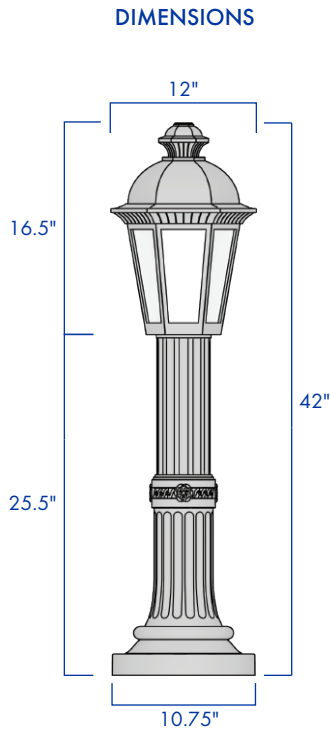

CAST ALUMINUM MANUFACTURED BOLLARD

ANCHORAGE

Anchor Bolt
 Bolt Projection
 3.25" - 3.75"

Anchor Plate
 10" Diameter
 7" B.C.D.

DESCRIPTION

An outstanding traditional design and authentic appearance that is suitable for a variety of lighting applications. The CA-MB series by AV Poles and Lighting is ideal for courtyards, pathways, and all low level lighting applications.

SUITABLE FOR
WET
 LOCATIONS

ORDERING INFORMATION

AVPL -

BOLLARD	HEIGHT	WATTAGE	COLOR TEMP	VOLTAGE	OPTICS	LENS	FINISH	OPTIONS
CA-MB	42"	18W 350mA	3000K WARM WHITE	120-277V VOLTAGE SENSING	TYPE II 	CPA CLEAR PATTERNED ACRYLIC	DARK BRONZE	HOUSE-SIDE SHIELD
		25W 525mA	4000K NEUTRAL WHITE	347-480V VOLTAGE SENSING		WA* WHITE ACRYLIC		PHOTOCELL BUTTON
		35W 700mA	5000K COOL WHITE	TYPE III 	WHITE			
		55W 1050mA	TYPE IV 		GREY			
					TYPE V 	GREEN		
					CONTACT FACTORY FOR FULL LUMEN OUTPUT CHART	*APPLY LLF OF 10% TO LUMEN OUTPUT CHART	ALL RAL COLORS AVAILABLE	

LUMEN OUTPUT CHART

3K	18W 350mA	25W 525mA	35W 700mA	55W 1050mA	4K	18W 350mA	25W 525mA	35W 700mA	55W 1050mA	5K	18W 350mA	25W 525mA	35W 700mA	55W 1050mA
	Type V	2,147	2,983	4,177		5,680	Type V	2,279	3,165		4,432	6,028	Type V	2,315