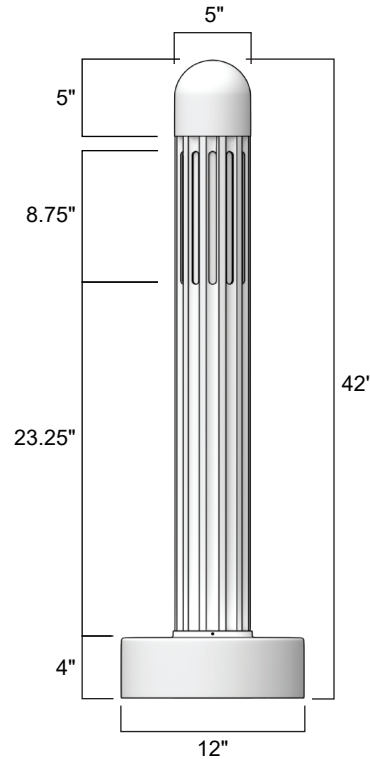

AVPL DAFB5 - Dome Top Aluminum Fluted Round Bollard

Description

An outstanding traditional design and authentic appearance that is suitable for a variety of lighting applications. The DAFB5 by AV Poles and Lighting is ideal for courtyards, pathways, and all low level lighting applications.

Materials

Cast and extruded aluminum construction

Acrylic injection molded lenses

Stainless steel hardware

Medium base porcelain socket

TGIC thermoset polyester powder coat finish is electrostatically applied at a 3.0 mil nominal thickness. A five stage metal pre-treatment process and sealer provide maximum corrosion resistance. The powder top coat is baked in excess of 400 degrees for supreme endurance.