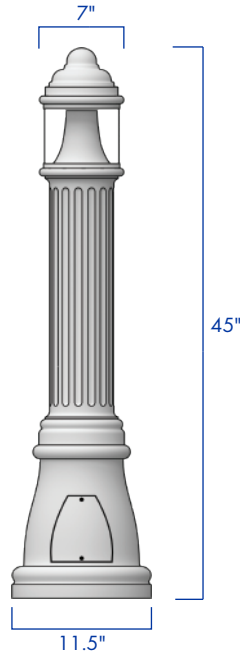

FREMONT BOLLARD

DIMENSIONS

ANCHORAGE

Anchor Bolt
 Bolt Projection
 3.25" - 3.75"

Anchor Plate
 11" Diameter
 9" B.C.D.

DESCRIPTION

An outstanding traditional design and authentic appearance that is suitable for a variety of lighting applications. The FRE-BOL by AV Poles and Lighting is ideal for courtyards, pathways, and all low level lighting applications.

SUITABLE FOR
WET
 LOCATIONS

ORDERING INFORMATION

AVPL -	BOLLARD	HEIGHT	WATTAGE	COLOR TEMP	VOLTAGE	OPTICS	FINISH	OPTIONS
FRE-BOL	45"	18W 350mA	3000K WARM WHITE	120-277V VOLTAGE SENSING	DR	DARK BRONZE	HOUSE-SIDE SHIELD	
		26W 525mA	4000K NEUTRAL WHITE	347-480V VOLTAGE SENSING	IL	BLACK	PHOTOCELL BUTTON	
		36W 700mA	5000K COOL WHITE		WA*	WHITE		
		52W 1050mA				GREY		
						GREEN		

*APPLY LLF OF 10% TO LUMEN OUTPUT CHART

ALL RAL COLORS AVAILABLE

LUMEN OUTPUT CHART

3K	18W 350mA	26W 525mA	36W 700mA	52W 1050mA	4K	18W 350mA	26W 525mA	36W 700mA	52W 1050mA	5K	18W 350mA	26W 525mA	36W 700mA	52W 1050mA
	Type V	2,462	3,349	4,348		5,865	Type V	2,592	3,515		4,579	6,156	Type V	2,617