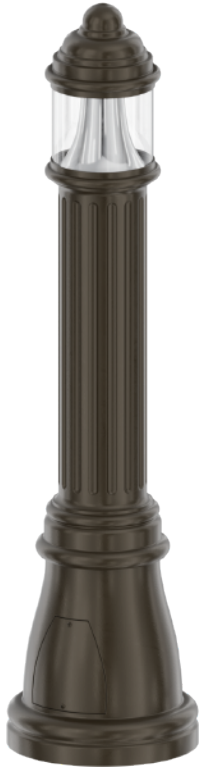

FREMONT BOLLARD

DIMENSIONS

ANCHORAGE

Anchor Bolt
 Bolt Projection
 3.25" - 3.75"

Anchor Plate
 11" Diameter
 9" B.C.D.

DESCRIPTION

An outstanding traditional design and authentic appearance that is suitable for a variety of lighting applications. The FRE-BOL by AV Poles and Lighting is ideal for courtyards, pathways, and all low level lighting applications.

FEATURES

- Corrosion resistant cast aluminum construction
- Stainless steel hardware
- Acrylic injection molded lenses with smooth clear or opal finish.
- 0-10V dimmable driver
- 10-20KV surge protection
- IP67 rated modules - 5 year warranty
- Up to 180 Lumens Per Watt output
- Low maintenance cost with lifetime >54,000 hrs
- LED modules arranged in a Type V optic pattern for even light distribution.
- TGIC thermoset polyester powder coat finish is electrostatically applied at a 3.0 mil nominal thickness. A five stage metal pre-treatment process and sealer provide maximum corrosion resistance. The powder top coat is baked in excess of 400 degrees for supreme endurance.

SUITABLE FOR
WET
 LOCATIONS

ORDERING INFORMATION

AVPL -	BOLLARD	HEIGHT	WATTAGE	COLOR TEMP	VOLTAGE	OPTICS	FINISH	OPTIONS
FRE-BOL	45"	18W 350mA	3000K WARM WHITE	120-277V VOLTAGE SENSING	DR	DARK BRONZE	HOUSE-SIDE SHIELD	
		26W 525mA	4000K NEUTRAL WHITE	347-480V VOLTAGE SENSING	IL	BLACK	PHOTOCELL BUTTON	
		36W 700mA	5000K COOL WHITE		WA*	WHITE		
		52W 1050mA				GREY		
						GREEN		