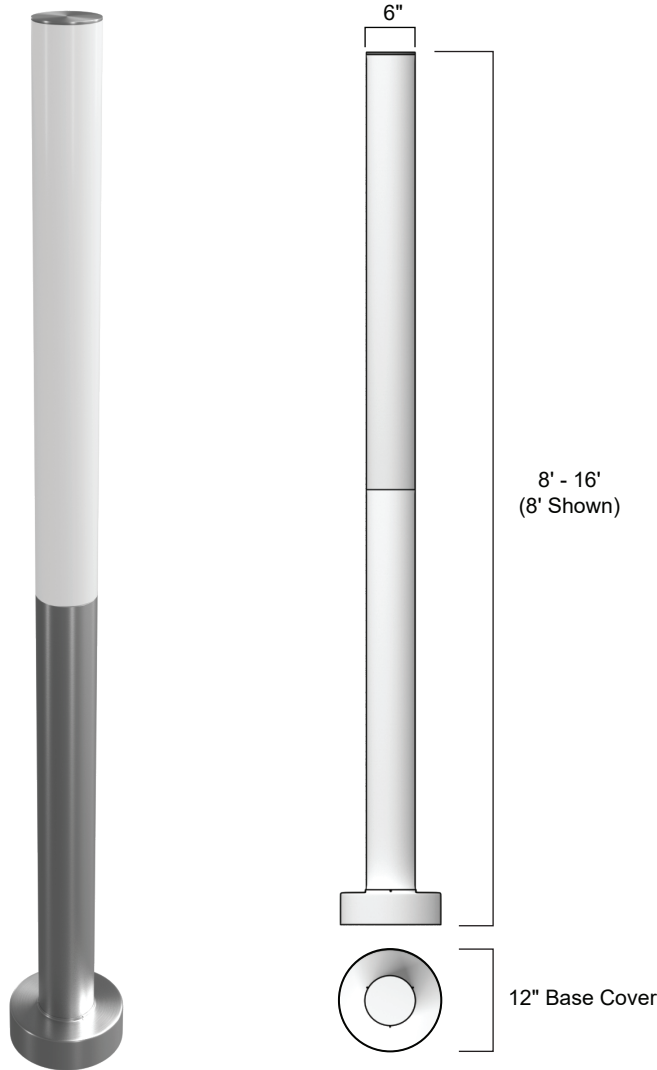

AVPL LC-RD-WA - LED Light Column Round

Description

The Light Column sets the standard for producing an eye catching and calming visual display in public areas, while taking advantage of an energy saving LED light source. The Light Column is suited for both classic and modern architecture. This luminaire creates a stylish effect at night, and possesses attractive decor during the day.

Materials

One-piece spun aluminum base cover

Stainless Steel Hardware

Extruded aluminum straight 6" round shaft and cap

White acrylic lens mounts to extruded aluminum shaft and cap, fully gasketed using molded high temperature silicon

Aluminum boards with rated life 50,000 hours

TGIC thermoset polyester powder coat finish is electrostatically applied at a 3.0 mil nominal thickness. A five stage metal pre-treatment process and sealer provide maximum corrosion resistance. The powder top coat is baked in excess of 400 degrees for supreme endurance.