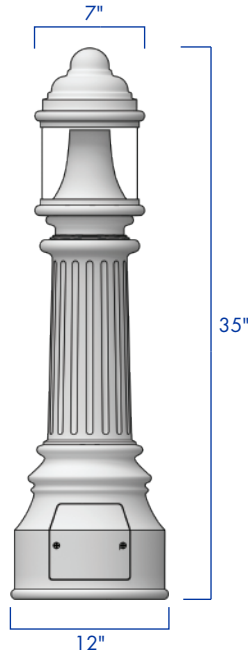

LITTLEROCK BOLLARD

DIMENSIONS

ANCHORAGE

Anchor Bolt
Bolt Projection
3.25" - 3.75"

Anchor Plate
11.5" Diameter
9" B.C.D.

DESCRIPTION

An outstanding traditional design and authentic appearance that is suitable for a variety of lighting applications. The LR-BOL by AV Poles and Lighting is ideal for courtyards, pathways, and all low level lighting applications.

FEATURES

- Corrosion resistant cast aluminum construction
- Stainless steel hardware
- Acrylic injection molded lenses with smooth clear or opal finish.
- 0-10V dimmable driver
- 10-20KV surge protection
- IP67 rated modules - 5 year warranty
- Up to 180 Lumens Per Watt output
- Low maintenance cost with lifetime >54,000 hrs
- LED modules arranged in a Type V optic pattern for even light distribution.
- TGIC thermoset polyester powder coat finish is electrostatically applied at a 3.0 mil nominal thickness. A five stage metal pre-treatment process and sealer provide maximum corrosion resistance. The powder top coat is baked in excess of 400 degrees for supreme endurance.

ORDERING INFORMATION

AVPL -	BOLLARD	HEIGHT	WATTAGE	COLOR TEMP	VOLTAGE	OPTICS	FINISH	OPTIONS
LR-BOL	35"	18W 350mA	3000K WARM WHITE	120-277V VOLTAGE SENSING	 DR	DARK BRONZE	HOUSE-SIDE SHIELD	
		26W 525mA	4000K NEUTRAL WHITE	347-480V VOLTAGE SENSING		BLACK	PHOTOCELL BUTTON	
		36W 700mA	5000K COOL WHITE	 IL		WHITE		
		52W 1050mA				GREY		
					 WA*	GREEN		
					*APPLY ILL OF 10% TO LUMEN OUTPUT CHART	ALL RAL COLORS AVAILABLE		

LUMEN OUTPUT CHART

3K	18W 350mA	26W 525mA	36W 700mA	52W 1050mA	4K	18W 350mA	26W 525mA	36W 700mA	52W 1050mA	5K	18W 350mA	26W 525mA	36W 700mA	52W 1050mA
	Type V	2,462	3,349	4,348		5,865	Type V	2,592	3,515		4,579	6,156	Type V	2,617