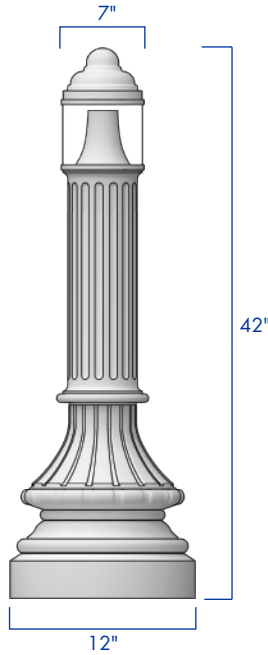

MONTANA BOLLARD

DIMENSIONS

ANCHORAGE

Anchor Bolt
Bolt Projection
3.25" - 3.75"

Anchor Plate
11.5" Diameter
9" B.C.D.

DESCRIPTION

An outstanding traditional design and authentic appearance that is suitable for a variety of lighting applications. The MON-BOL by AV Poles and Lighting is ideal for courtyards, pathways, and all low level lighting applications.

SUITABLE FOR
WET
LOCATIONS

ORDERING INFORMATION

AVPL -	BOLLARD	HEIGHT	WATTAGE	COLOR TEMP	VOLTAGE	OPTICS	FINISH	OPTIONS
MON-BOL	42"	18W 350mA	3000K WARM WHITE	120-277V VOLTAGE SENSING	DR	DARK BRONZE	HOUSE-SIDE SHIELD	
		26W 525mA	4000K NEUTRAL WHITE	347-480V VOLTAGE SENSING	IL	BLACK	PHOTOCELL BUTTON	
		36W 700mA	5000K COOL WHITE		WA*	WHITE		
		52W 1050mA				GREY		
						GREEN		

*APPLY 11% OF 10% TO LUMEN OUTPUT CHART

ALL RAL COLORS AVAILABLE

LUMEN OUTPUT CHART

3K	18W 350mA	26W 525mA	36W 700mA	52W 1050mA	4K	18W 350mA	26W 525mA	36W 700mA	52W 1050mA	5K	18W 350mA	26W 525mA	36W 700mA	52W 1050mA
	Type V	2,462	3,349	4,348		5,865	Type V	2,592	3,515		4,579	6,156	Type V	2,617