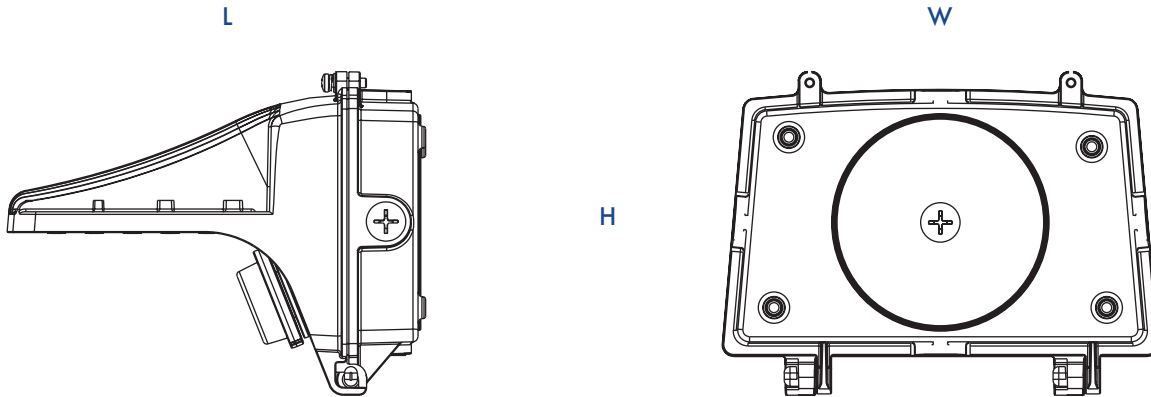

PHYSICAL DIMENSIONS

One Model

8.50"L x 9.00"W x 8.50"H