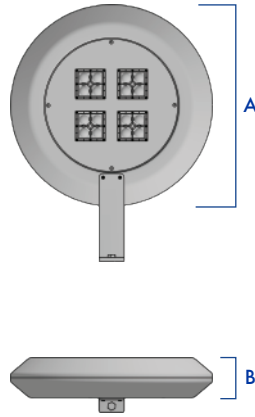

## ATRIA ARM MOUNT SERIES LED LUMINAIRE

### DIMENSIONS

FIXTURE	A	B
ATR1-AM	24"	4.75"
ATR2-AM	18"	4.75"

### DESCRIPTION

The ATR-AM Atria series by AV Poles & Lighting minimizes surface area with its low profile, modern design. The spun aluminum hood is vented to facilitate the fixture's slim profile. Ideal for parking lots, campuses, auto dealerships, and design build applications.

### FEATURES

- EPA = 1.12
- Spun/cast aluminum construction
- Stainless steel hardware
- Dark sky/full cutoff
- 0-10V dimmable driver
- 10-20KV surge protection
- IP67 rated modules - 5 year warranty
- Up to 130+ Lumens Per Watt output
- Low maintenance cost with lifetime >54,000 hrs
- Field-rotatable modules have multiple lighting distribution options with optical lens transmittance up to 96%
- Vandal resistant silicone molded optic won't turn brittle or yellow over time, and is heat resistant up to 200°C.
- TGIC thermoset polyester powder coat finish is electrostatically applied at a 3.0 mil nominal thickness. A five stage metal pre-treatment process and sealer provide maximum corrosion resistance. The powder top coat is baked in excess of 400 degrees for supreme endurance.