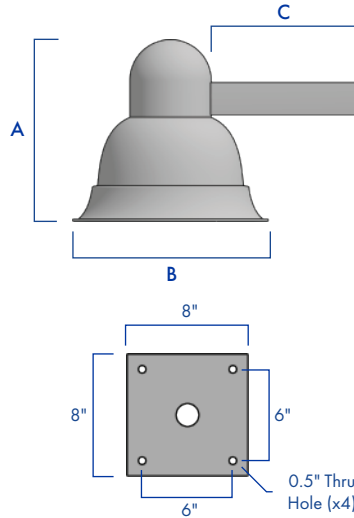

ARCHITECTURAL BELL WALL MOUNT LUMINAIRE

DIMENSIONS

FIXTURE	A	B	C
ENV1-WM	23"	24"	24"
ENV2-WM	21"	20"	18"

DESCRIPTION

Decorative architectural design provides a unique lighting solution for a variety of applications. The ENV-WM series by AV Poles and Lighting is ideal for commercial, municipal, and design build lighting applications.

FEATURES

- Spun aluminum construction
- Stainless steel hardware
- Dark sky/full cutoff
- 0-10V dimmable driver
- 10-20KV surge protection
- IP67 rated modules - 5 year warranty
- Up to 130+ Lumens Per Watt output
- Low maintenance cost with lifetime >54,000 hrs
- Field-rotatable modules have multiple lighting distribution options with optical lens transmittance up to 96%
- Vandal resistant silicone molded optic won't turn brittle or yellow over time, and is heat resistant up to 200°C.
- TGIC thermoset polyester powder coat finish is electrostatically applied at a 3.0 mil nominal thickness. A five stage metal pre-treatment process and sealer provide maximum corrosion resistance. The powder top coat is baked in excess of 400 degrees for supreme endurance.

ORDERING INFORMATION

AVPL -

LUMINAIRE	OPTICS	WATTAGE		COLOR TEMP	VOLTAGE	MOUNTING	FINISH	OPTIONS
ENV1-WM	TYPE II	35W 700mA	55W 1050mA	3000K WARM WHITE	120-277V VOLTAGE SENSING	WALL MOUNT	DARK BRONZE	HOUSE-SIDE SHIELD
ENV2-WM	TYPE III	71W 700mA	106W 1050mA	4000K NEUTRAL WHITE	347-480V VOLTAGE SENSING		BLACK	PHOTOCELL BUTTON
	TYPE IV	104W 700mA	156W 1050mA	5000K COOL WHITE			WHITE	FSP211 MOTION SENSOR
	TYPE V	136W 700mA	205W 1050mA				GREY	3PIN RECEPTACLE
							GREEN	7PIN RECEPTACLE
		71W/106W MAX FOR ENV2-WM				CONTACT FACTORY FOR DRILLING OPTIONS	ALL RAL COLORS AVAILABLE	