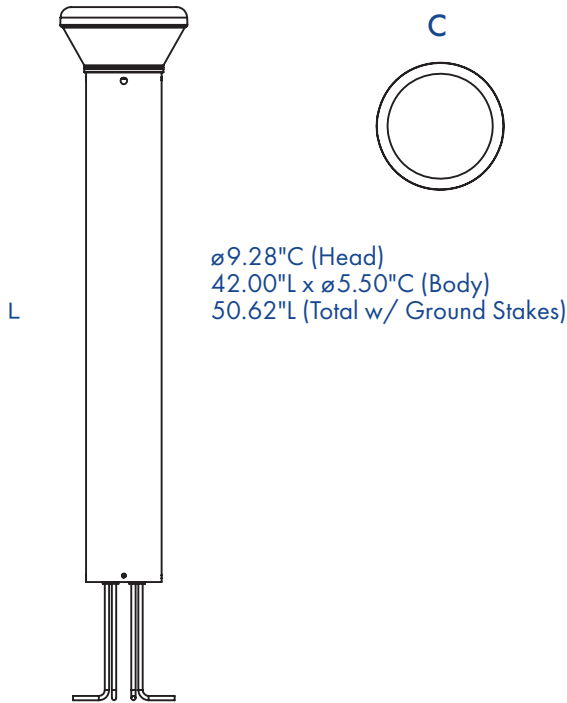

ORDERING INFORMATION

Model	Wattage	Voltage	Current	Lumens	Efficacy	CCT	Dimming	Color	Dimensions
MBL01-26W-4000K	26W	120-277V	0.22A@120V, 0.09A@277V	3100	119 lm/W	4000K	0-10V	Dark Bronze	ø 9.28" C (Head) 42.00" L x ø 5.50" C (Body) 50.62" L (Total w/ Ground Stakes)
MBL01-26W-5000K	26W	120-277V	0.22A@120V, 0.09A@277V	3100	119 lm/W	5000K	0-10V	Dark Bronze	ø 9.28" C (Head) 42.00" L x ø 5.50" C (Body) 50.62" L (Total w/ Ground Stakes)

SHIPPING INFORMATION

Model Size	Shipping Dimensions	Shipping Weight	Quantity Per Box
26W	46.00" L x 11.00" W x 11.00" D	17.00 lbs	1

DIMENSIONS

26W Model

PHOTOMETRIC DATA

*Example of 26W 5000K