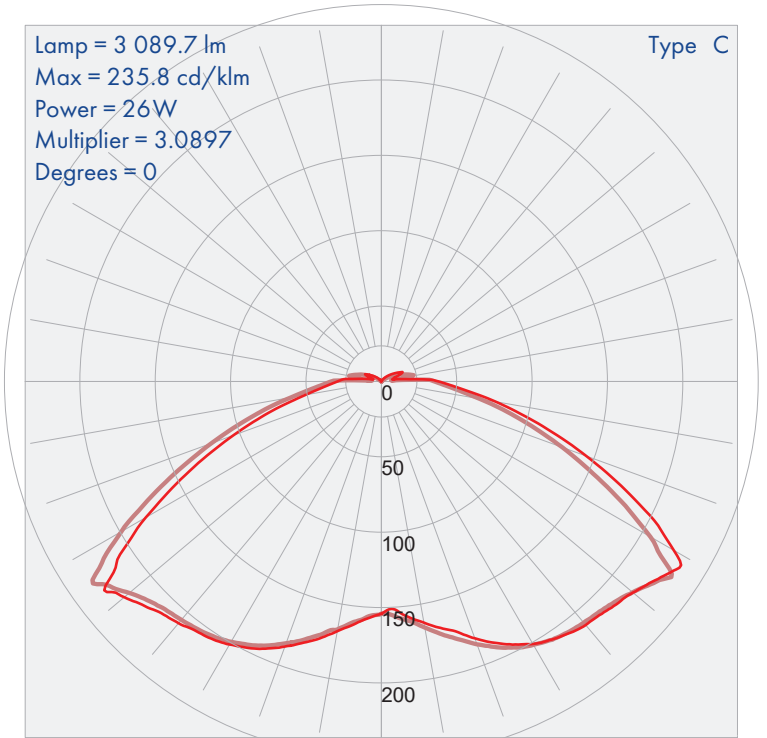

ORDERING INFORMATION

Model	Wattage	Voltage	Current	Lumens	Efficacy	CCT	Dimming	Color	Dimensions
MBL01-26W-4000K	26W	120-277V	0.22A@120V, 0.09A@277V	3100	119 lm/W	4000K	0-10V	Dark Bronze	ø 9.28" C (Head) 42.00" L x ø 5.50" C (Body) 50.62" L (Total w/ Ground Stakes)
MBL01-26W-5000K	26W	120-277V	0.22A@120V, 0.09A@277V	3100	119 lm/W	5000K	0-10V	Dark Bronze	ø 9.28" C (Head) 42.00" L x ø 5.50" C (Body) 50.62" L (Total w/ Ground Stakes)

SHIPPING INFORMATION

Model Size	Shipping Dimensions	Shipping Weight	Quantity Per Box
26W	46.00" L x 11.00" W x 11.00" D	17.00 lbs	1

DIMENSIONS

26W Model

PHOTOMETRIC DATA

*Example of 26W 5000K