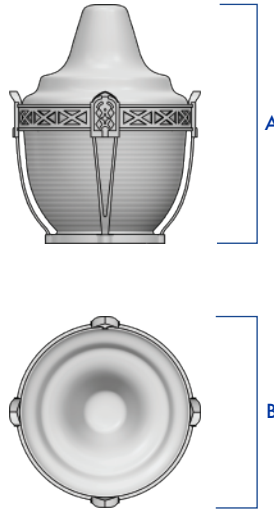

### DIMENSIONS

FIXTURE	A	B
RA-TCC		18"

### DESCRIPTION

This prismatic Acorn is an inexpensive solution for a variety of lighting applications. The RA-TCC series by AV Poles and Lighting is ideal for commercial, municipal, and design build applications.